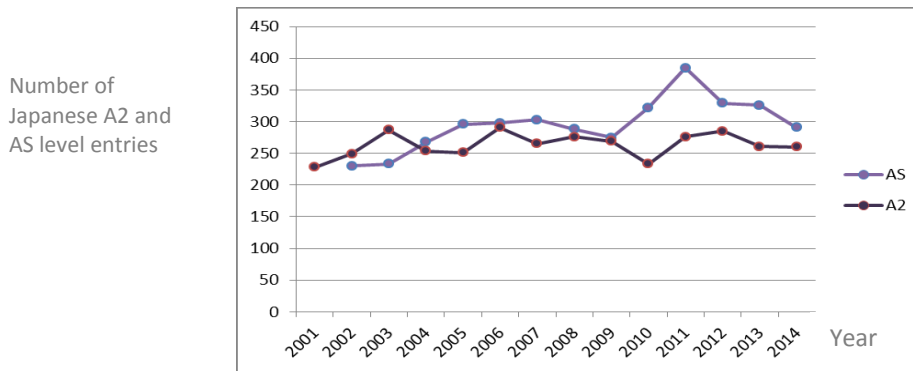

GCE - AS and A-level

Year	2001	2002	2003	2004	2005	2006	2007	2008	2009	2010
Japanese GCE (AS) level		230	233	268	296	298	303	288	275	322
Japanese A2 level	228	249	287	254	251	291	265	276	269	233

Year	2011	2012	2013	2014
Japanese GCE (AS) level	385	329	326	291
Japanese A2 level	276	285	261	260

Number of Japanese AS and A-level Entries